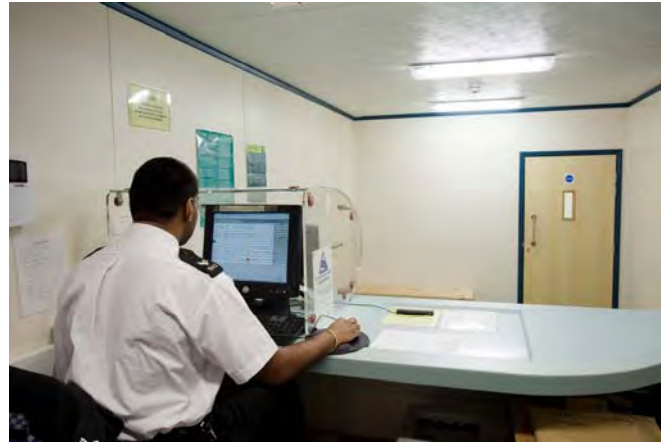

# PCflex Case Study

**Project:** Temporary Modular Custody Suite  
**Police Authority:** Warwickshire Police  
**Location:** Rugby Police Station  
**Date:** November 2009

An eight cell relocatable custody suite hired to Warwickshire Police for use at Rugby police station whilst the existing custody suite is undergoing major refurbishment. The PCflex building is located above an underground car park deck immediately behind the police station and provides charge, process and interview facilities, along with eight cells each fitted with CCTV.

The temporary custody suite is located above an underground car park, requiring steel support beams to spread the load of the building through the columns of the basement below.

*“Wernick’s PCflex system has provided us with a modern temporary custody facility, which is significantly better than we had in the existing building. It is bright and airy and fitted out to a very high specification with CCTV in every cell”*

Jim Langley Property Services, Warwickshire Police

The elevated booking-in area complete with CCTV and cell call monitoring stations provides a clear view of the charge floor and supporting rooms.

The supporting rooms include a report writing office, staff toilets, detainee shower, detainee kitchen, store rooms, two interview rooms, Livescan, Intoximeter, medical and image capture facilities.

The 2.1 metre wide cell corridor is bright and airy. Each cell is fitted with CCTV, the latest specification cell door including three position hatch and the unique PCflex corner WC pan